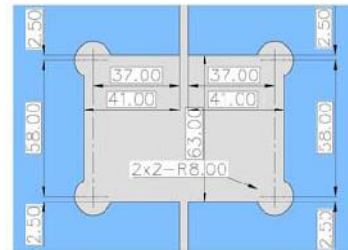

S1000 SHH301 : 90° Wall to Glass Hinge

S1000 SHH301: 90° Wall to Glass Shower Hinge. The hinge is self closing from approximately 25°

S1000 SHH302 : 135° Glass to Glass Hinge

S1000 SHH302: 135° Wall to Glass Shower Hinge. The hinge is self closing from approximately 25°

S1000 SHH303 : 180° Glass to Glass Hinge

S1000 SHH303: 180° Glass to Glass Shower Hinge. The hinge is self closing from approximately 25°

S1000 SHH304 : 90° Glass to Glass Hinge

S1000 SHH304: 90° Glass to Glass Shower Hinge. The hinge is self closing from approximately 25°

Specification

- Glass thickness: 6,8,10mm toughened / safety glass
- Max door width: 800mm
- Max door weight: 50kg

Available Finishes:

- Polished chrome
- Satin chrome

90° Magnetic Door Seal Strip

▪Glass thickness: 5/6,8,10, 12mm glass

135° Magnetic Door Seal Strip

▪Glass thickness: 5/6,8,10, 12mm glass

180° Magnetic Door Seal Strip

▪Glass thickness: 5/6,8,10, 12mm glass

180° H Type Water Retaining Strip

▪Glass thickness: 5/6,8,10, 12mm glass