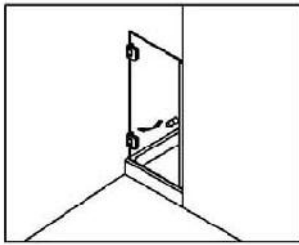

180° A Type Water Retaining Strip

▪Glass thickness: 5/6,8,10, 12mm glass

Dual Strips

▪Glass thickness: 5/6,8,10, 12mm glass

Middle Strip

▪Glass thickness: 5/6,8,10, 12mm glass

S1000 PH102: Polished Chrome Shower Knob

▪Glass thickness: 5/6,8,10, 12mm glass
▪10mm diameter hole

S1000 PH104: Polished Chrome Shower Knob

▪Glass thickness: 5/6,8,10, 12mm glass
▪10mm diameter hole

S1000 PH105: Polished Chrome Shower Knob

▪Glass thickness: 5/6,8,10, 12mm glass
▪10mm diameter hole

Swing door in a recess

Two swing doors in a recess

Swing door and in-line panel in a recess

Corner Shower enclosure with two swing doors

Corner shower enclosure with swing door and 90°

Corner shower enclosure with swing door and 90°