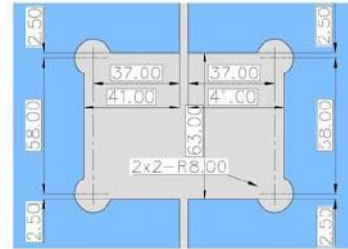

S1000 SHH301 : 90° Wall to Glass Hinge

S1000 SHH301: 90° Wall to Glass Shower Hinge. The hinge is self closing from approximately 25°

S1000 SHH302 : 135° Glass to Glass Hinge

S1000 SHH302: 135° Wall to Glass Shower Hinge. The hinge is self closing from approximately 25°

S1000 SHH303 : 180° Glass to Glass Hinge

S1000 SHH303: 180° Glass to Glass Shower Hinge. The hinge is self closing from approximately 25°

S1000 SHH304 : 90° Glass to Glass Hinge

S1000 SHH304: 90° Glass to Glass Shower Hinge. The hinge is self closing from approximately 25°

Specification

- Glass thickness: 6,8,10mm toughened / safety glass
- Max door width: 800mm
- Max door weight: 50kg

Available Finishes:

- Polished chrome
- Satin chrome

90° Magnetic Door Seal Strip

▪Glass thickness: 5/6,8,10, 12mm glass

135° Magnetic Door Seal Strip

▪Glass thickness: 5/6,8,10, 12mm glass

180° Magnetic Door Seal Strip

▪Glass thickness: 5/6,8,10, 12mm glass

180° H Type Water Retaining Strip

▪Glass thickness: 5/6,8,10, 12mm glass