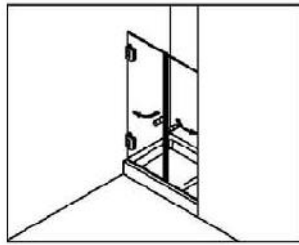

180° A Type Water Retaining Strip

▪Glass thickness: 5/6,8,10, 12mm glass

Dual Strips

▪Glass thickness: 5/6,8,10, 12mm glass

Middle Strip

▪Glass thickness: 5/6,8,10, 12mm glass

S1000 PH102: Polished Chrome Shower Knob

▪Glass thickness: 5/6,8,10, 12mm glass
▪10mm diameter hole

S1000 PH104: Polished Chrome Shower Knob

▪Glass thickness: 5/6,8,10, 12mm glass
▪10mm diameter hole

S1000 PH105: Polished Chrome Shower Knob

▪Glass thickness: 5/6,8,10, 12mm glass
▪10mm diameter hole

Swing door in a recess

Two swing doors in a recess

Swing door and in-line panel in a recess

Corner Shower enclosure with two swing doors

Corner shower enclosure with swing door and 90°

Corner shower enclosure with swing door and 90°