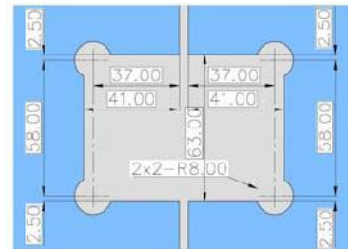

S1000 SHH301 : 90° Wall to Glass Hinge

S1000 SHH301: 90° Wall to Glass Shower Hinge. The hinge is self closing from approximately 25°

S1000 SHH302 : 135° Glass to Glass Hinge

S1000 SHH302: 135° Wall to Glass Shower Hinge. The hinge is self closing from approximately 25°

S1000 SHH303 : 180° Glass to Glass Hinge

S1000 SHH303: 180° Glass to Glass Shower Hinge. The hinge is self closing from approximately 25°

S1000 SHH304 : 90° Glass to Glass Hinge

S1000 SHH304: 90° Glass to Glass Shower Hinge. The hinge is self closing from approximately 25°

Specification

- Glass thickness: 6,8,10mm toughened / safety glass
- Max door width: 800mm
- Max door weight: 50kg

Available Finishes:

- Polished chrome
- Satin chrome

90° Magnetic Door Seal Strip

▪Glass thickness: 5/6,8,10, 12mm glass

135° Magnetic Door Seal Strip

▪Glass thickness: 5/6,8,10, 12mm glass

180° Magnetic Door Seal Strip

▪Glass thickness: 5/6,8,10, 12mm glass

180° H Type Water Retaining Strip

▪Glass thickness: 5/6,8,10, 12mm glass