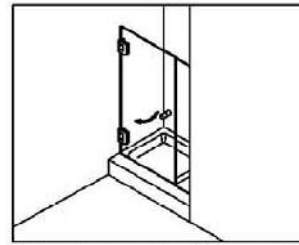

180° A Type Water Retaining Strip

▪Glass thickness: 5/6,8,10, 12mm glass

Dual Strips

▪Glass thickness: 5/6,8,10, 12mm glass

Middle Strip

▪Glass thickness: 5/6,8,10, 12mm glass

S1000 PH102: Polished Chrome Shower Knob

▪Glass thickness: 5/6,8,10, 12mm glass
▪10mm diameter hole

S1000 PH104: Polished Chrome Shower Knob

▪Glass thickness: 5/6,8,10, 12mm glass
▪10mm diameter hole

S1000 PH105: Polished Chrome Shower Knob

▪Glass thickness: 5/6,8,10, 12mm glass
▪10mm diameter hole

Swing door in a recess

Two swing doors in a recess

Swing door and in-line panel in a recess

Corner Shower enclosure with two swing doors

Corner shower enclosure with swing door and 90°

Corner shower enclosure with swing door and 90°