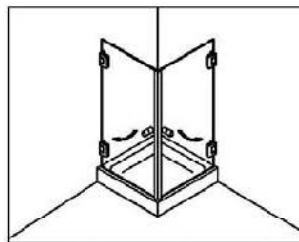

▪Glass thickness: 5/6,8,10, 12mm glass
▪10mm diameter hole

S1000 PH104: Polished Chrome Shower Knob

▪Glass thickness: 5/6,8,10, 12mm glass
▪10mm diameter hole

S1000 PH105: Polished Chrome Shower Knob

▪Glass thickness: 5/6,8,10, 12mm glass
▪10mm diameter hole

Swing door in a recess

Two swing doors in a recess

Swing door and in-line panel in a recess

Corner Shower enclosure with two swing doors

Corner shower enclosure with swing door and 90°

Corner shower enclosure with swing door and 90°