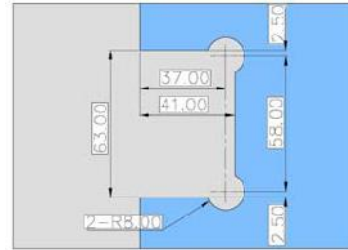

S1000 SHH301 : 90° Wall to Glass Hinge

S1000 SHH301: 90° Wall to Glass Shower Hinge. The hinge is self closing from approximately 25°

S1000 SHH302 : 135° Glass to Glass Hinge

S1000 SHH302: 135° Wall to Glass Shower Hinge. The hinge is self closing from approximately 25°

S1000 SHH303 : 180° Glass to Glass Hinge

S1000 SHH303: 180° Glass to Glass Shower Hinge. The hinge is self closing from approximately 25°

S1000 SHH304 : 90° Glass to Glass Hinge

S1000 SHH304: 90° Glass to Glass Shower Hinge. The hinge is self closing from approximately 25°

Specification

- Glass thickness: 6,8,10mm toughened / safety glass
- Max door width: 800mm
- Max door weight: 50kg

Available Finishes:

- Polished chrome
- Satin chrome

90° Magnetic Door Seal Strip

▪Glass thickness: 5/6,8,10, 12mm glass

135° Magnetic Door Seal Strip

▪Glass thickness: 5/6,8,10, 12mm glass

180° Magnetic Door Seal Strip

▪Glass thickness: 5/6,8,10, 12mm glass

180° H Type Water Retaining Strip

▪Glass thickness: 5/6,8,10, 12mm glass