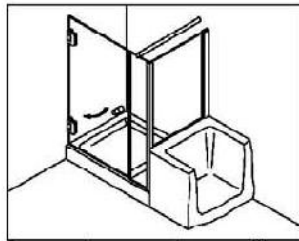

Specification

- Glass thickness: 6,8,10mm toughened / safety glass
- Max door width: 800mm
- Max door weight: 50kg

Available Finishes:

- Polished chrome
- Satin chrome

90° Magnetic Door Seal Strip

▪Glass thickness: 5/6,8,10, 12mm glass

Swing door in a recess

Two swing doors in a recess

Swing door and in-line panel in a recess

Corner Shower enclosure with two swing doors

Corner shower enclosure with swing door and 90°

Corner shower enclosure with swing door and 90°

Corner shower enclosure with swing door and in-line panel, and 90°

Corner shower enclosure with swing door and in-line panel, and 90° panel

Swing door on bath, opens inwards and outwards

Pentagonal shower enclosure with swing door and two in-line panels